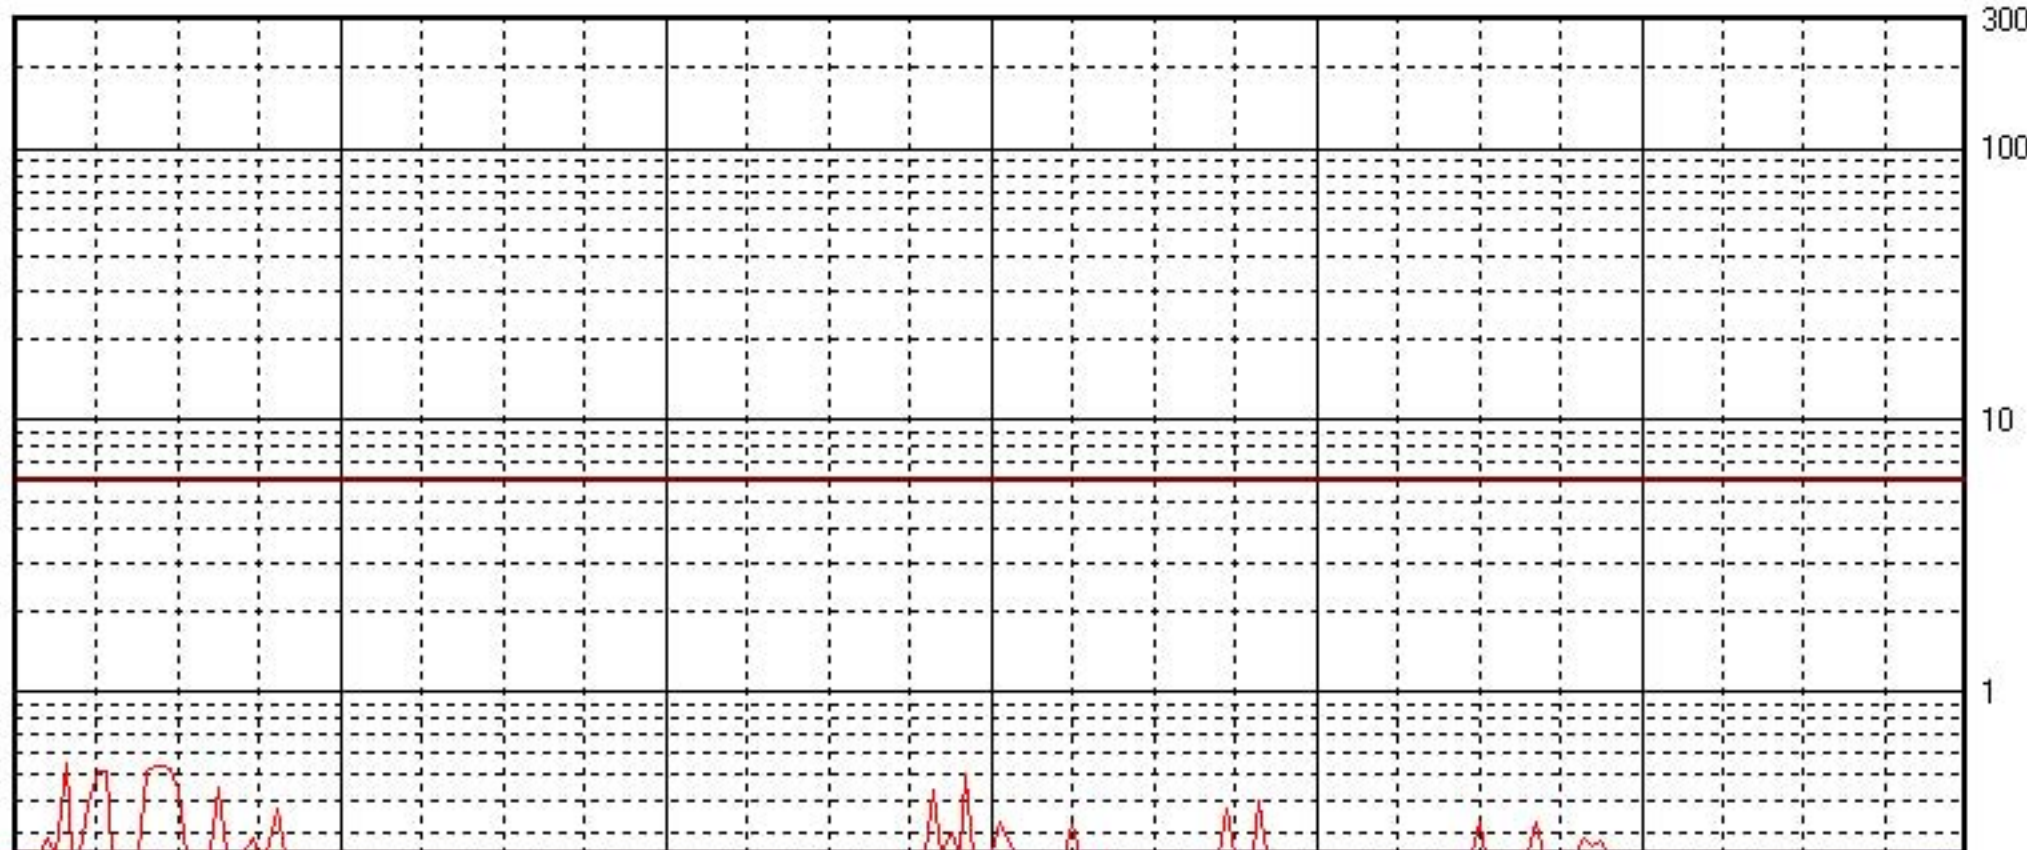

Name: fullday

Date: 17/07/2009

Time: 00.00

V/m

4:00:

8:00:

12:00

16:00

20:00

00:00

Probe EP 330

Mode:AVG 6 min